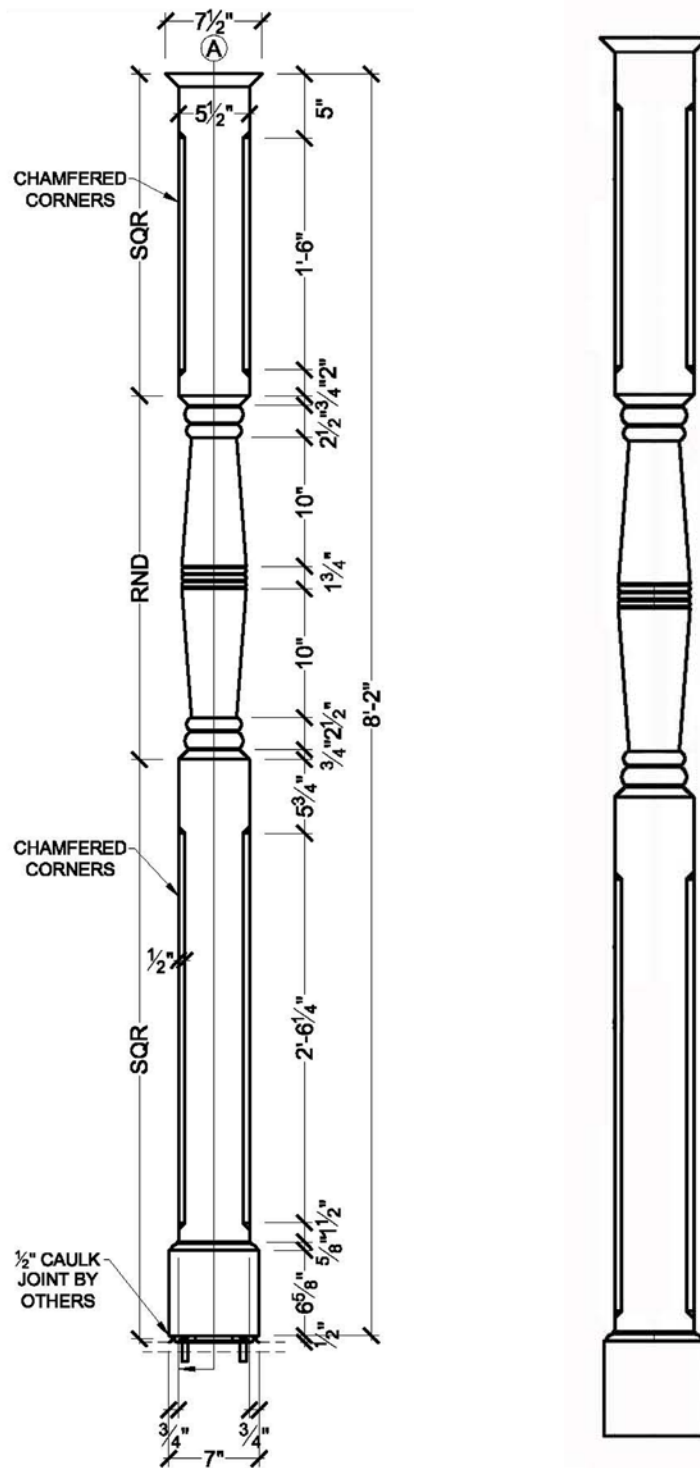

Porch Post

IPTP1008 - ArchPolymer™

ArchPolymer™

Load Bearing

12,000lbs (5443kg)

* drawing not to scale

* All specifications subject to change without notice, Final products & Measurements may vary from this brochure