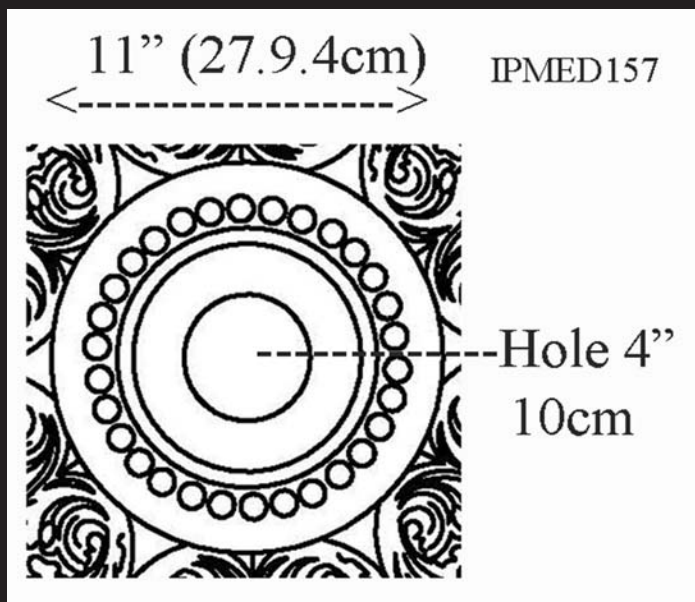

* All prices & specifications subject to change without notice, Final products & Measurements may vary from this brochure

Imperial Productions®

Imperial Productions & Distribution Inc.

email sales@imperialproductions.com

1-800-399-7585 +1-416-264-6096

copyright 2016 MRDCI All Rights Reserved

APR-26