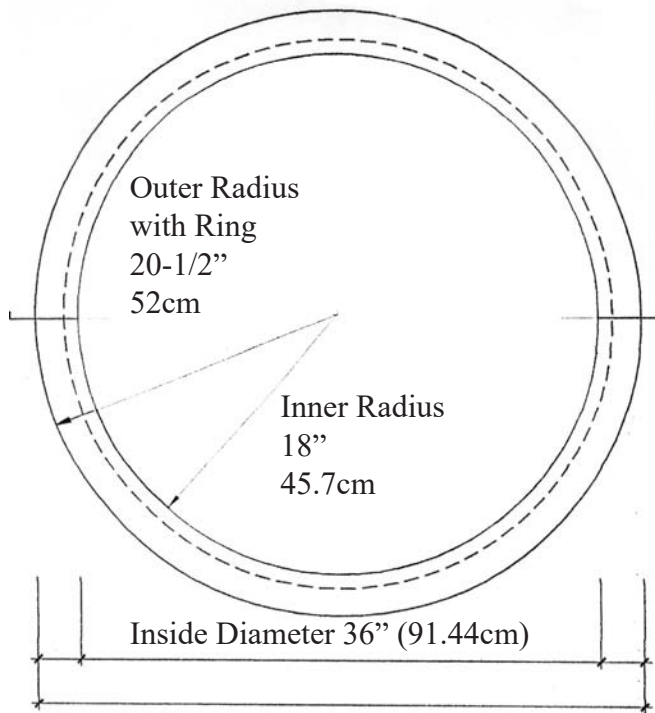

Recessed Ceiling Dome

IPDM104

Available Materials

GRG-NeoPlaster™

a new age plaster material

Interior Use only

Install with Screws into
Rafters or Framing
Tape and mud seams

Outside Diameter 41" (104.14cm)