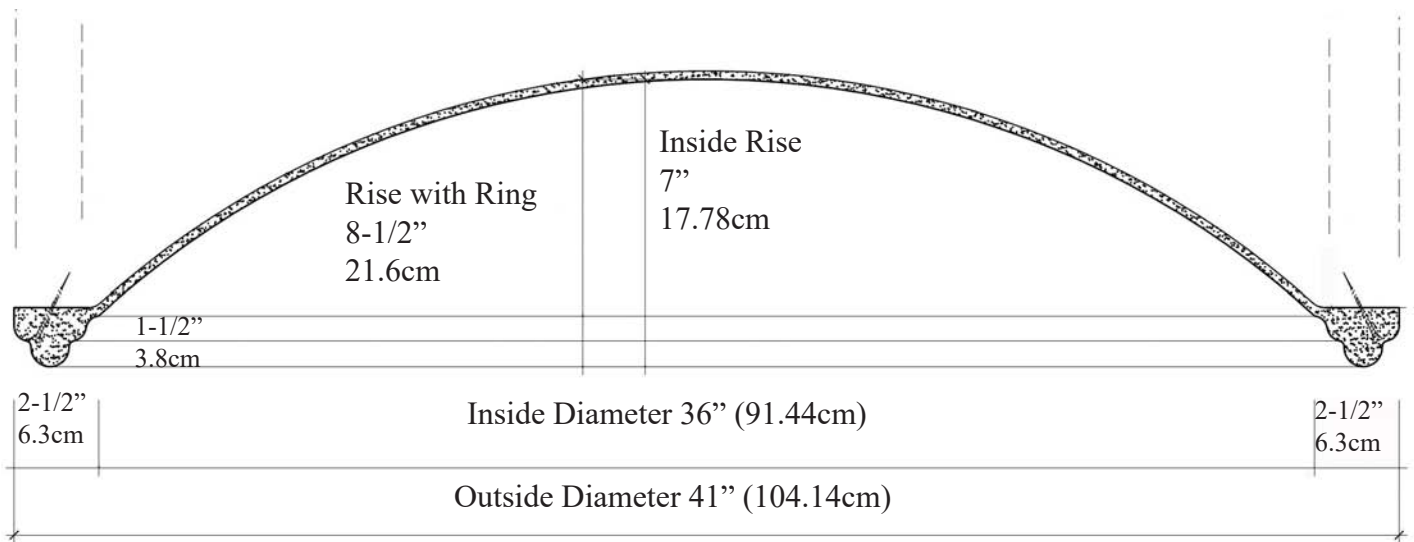

Recessed Ceiling Dome

IPDM104

Available Materials

GRG-NeoPlaster™

a new age plaster material

Interior Use only

Install with Screws into
Rafters or Framing
Tape and mud seams

Outside Diameter 41" (104.14cm)