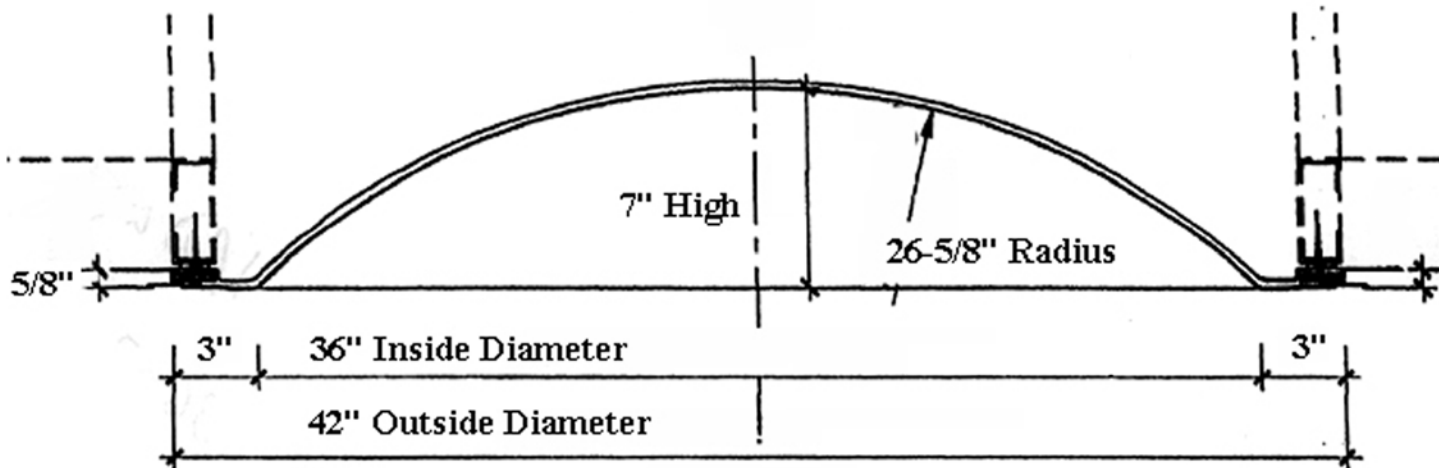

Recessed Ceiling Dome IPDM103

Available Materials
GRG-NeoPlaster™

a new age plaster material
Interior Use only

Install with Screws into
Rafters or Framing
Tape and mud seams

* assembly required, drawing not to scale