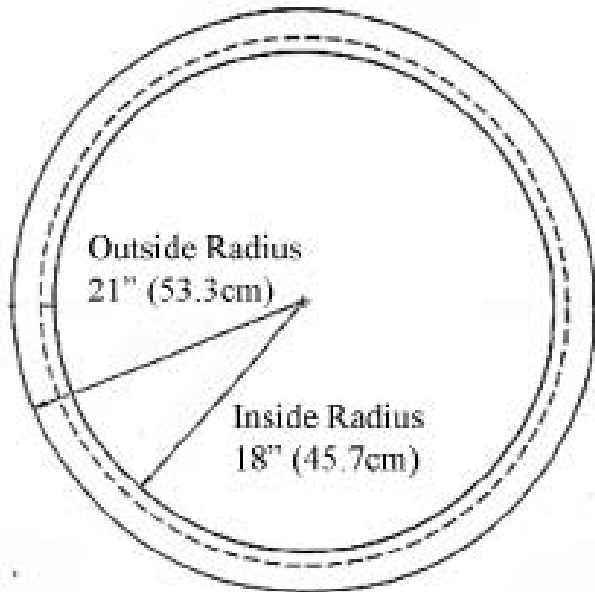

Recessed Ceiling Dome IPDM103

Available Materials
GRG-NeoPlaster™

a new age plaster material
Interior Use only

Install with Screws into
Rafters or Framing
Tape and mud seams

* assembly required, drawing not to scale