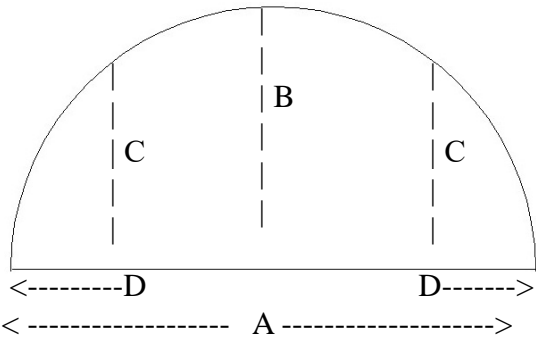

GRG Glass Fiber Reenforced Gypsum (Interior)

Height
4-5/16"
11cm

Diagonal
6-3/8"
16.3cm

Projection 4-3/4" (12cm)

Ships World Wide

* All specifications subject to change without notice, Final products & Measurements may vary from this brochure

1) ARCH - True 1/2 Circle & Eyebrow Elevation Drawing

Please Provide Inside Crown Measurements

Horizontal A = _____ Center Rise B = _____ Mid Rise C = _____

D= Distance to Side from C _____ Number of Arches: _____