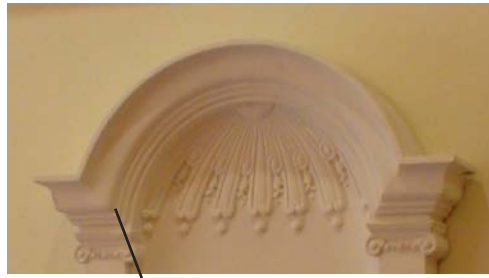

Profile: IPNP4003 Flexible ResinMold®

1) ARCH - True 1/2 Circle & Eyebrow Elevation Drawing

Please Provide Inside Crown Measurements

Horizontal A = _____ Center Rise B = _____ Mid Rise C = _____

D= Distance to Side from C _____ Number of Arches: _____