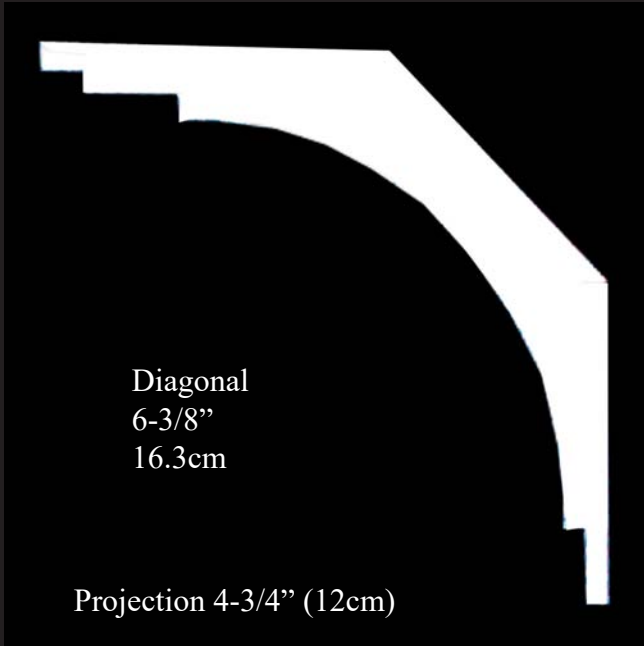

Imperial Productions® Mouldings

IPNP4003

AVAILABLE MATERIALS

ArchPolymer™

Interior & Exterior, Water Rot, Insect Resistant

Flexible ResinMold®

for Arches / Curves / Circles / Straight Lengths
Interior & Exterior, Water, Rot, Insect Resistant

GRG Glass Fiber Reenforced Gypsum (Interior)

Height
4-5/16"
11cm

Diagonal
6-3/8"
16.3cm

Projection 4-3/4" (12cm)