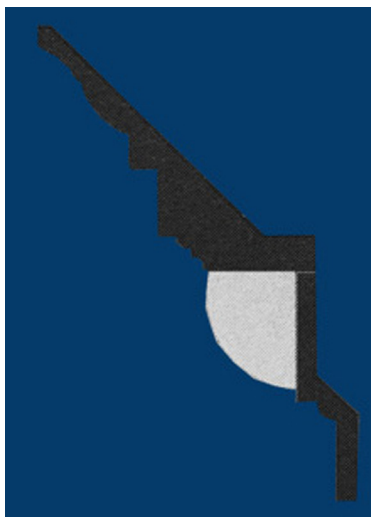

Federal Egg Dart Crown

IPJP4029

Available Materials

ArchPolymer™

Artificial wood, White Primed
Rot, Insect, Water Resistant
Interior & Exterior Use
for Straight Lengths

Artificial wood, White Primed
Rot, Insect, Water Resistant
Interior & Exterior Use

Height

17-3/4" (45cm)

Diagonal

21-3/16" (53.8cm)

Projection

11-9/16" (29.38cm)

Lengths 72"

(182.88cm)