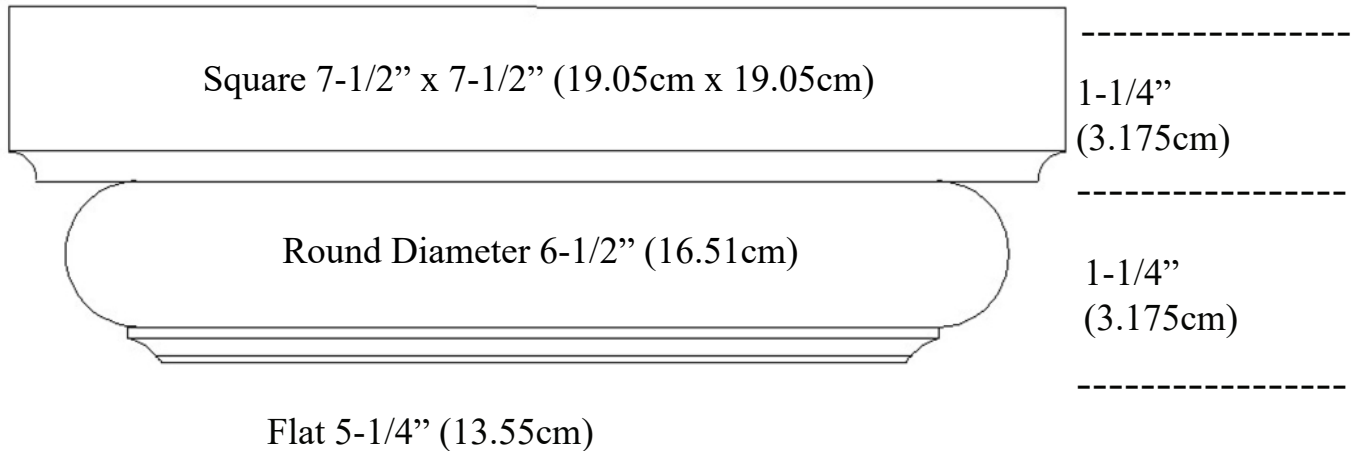

Exterior Hardwood

White Pine, Knotty Pine
Clear Pine (has few knots)
White Oak, Western Red Cedar