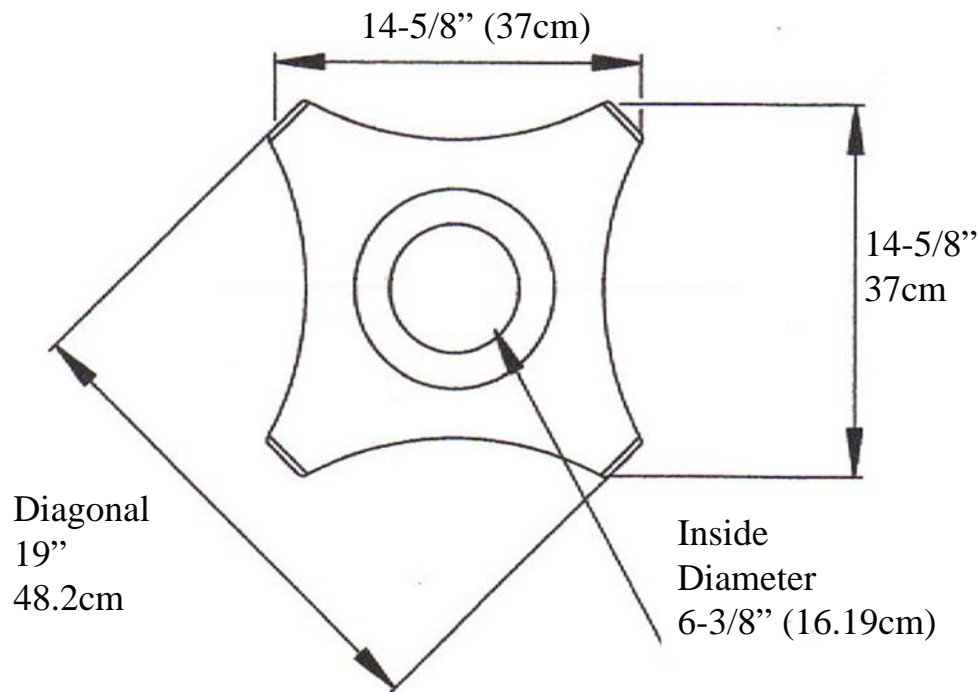

## IPCPROC500

Materials:  
ArchPolymer™ or Plaster

Total Height  
14"  
35.5cm

Outside Diameter  
of Bottom Ring  
9" (22.86cm)

\* All specifications subject to change without notice,  
Final products & Measurements may vary from this brochure