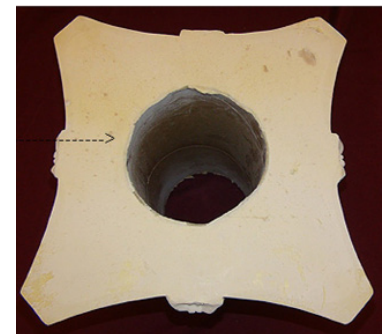

## IPCPROC500

Materials:  
ArchPolymer™ or Plaster

Total Height  
14"  
35.5cm

Outside Diameter  
of Bottom Ring  
9" (22.86cm)

\* All specifications subject to change without notice,  
Final products & Measurements may vary from this brochure