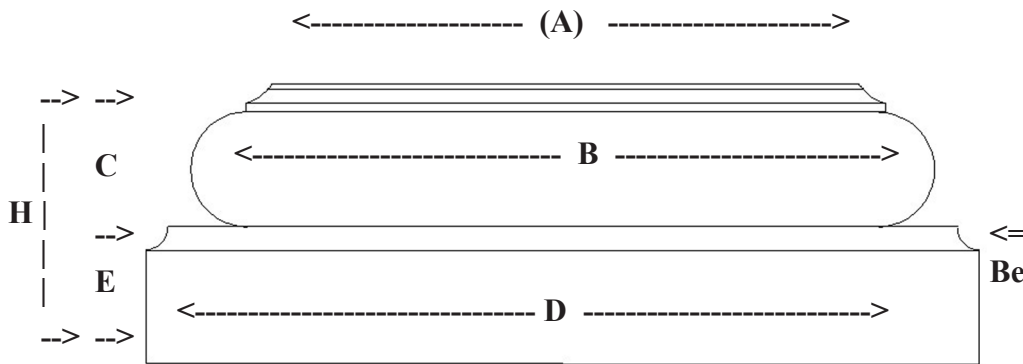

CUSTOM: Tuscan Bases Made to Exact Sizes

Drawing 1: Square Has No Bevel

Drawing 2: Square Has a Bevel

Hardwood Solid Bases

Interior Paint Grade:
Basswood, Maple
Fingerjoint Pine, Poplar

Interior Stain Grade:
Ash, Alder, Beech, Cherry
Maple, Sap Maple
Red Oak / White Oak
Walnut, Yellow Birch
African & SA Mahogany