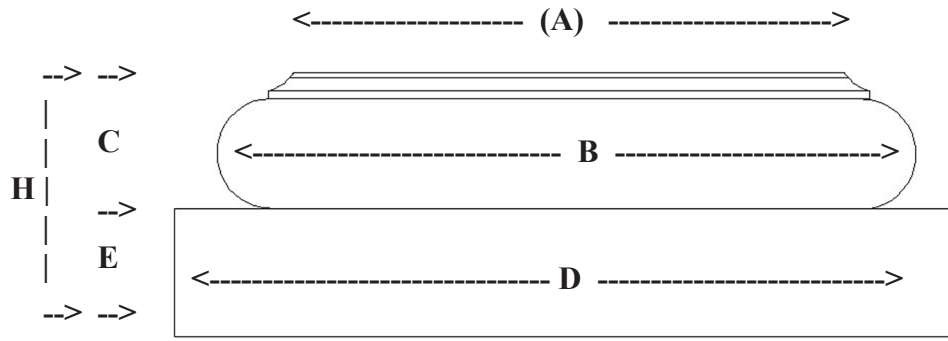

CUSTOM: Tuscan Bases Made to Exact Sizes

Drawing 1: Square Has No Bevel

Drawing 2: Square Has a Bevel

Hardwood Solid Bases

Interior Paint Grade:
Basswood, Maple
Fingerjoint Pine, Poplar

Interior Stain Grade:
Ash, Alder, Beech, Cherry
Maple, Sap Maple
Red Oak / White Oak
Walnut, Yellow Birch
African & SA Mahogany