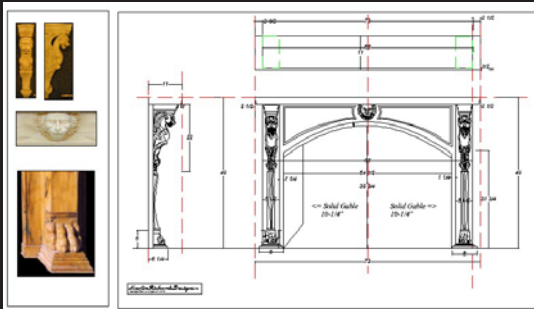

IPFPCV803

76" w x 10" x 55" h (193 x 25.4 x 139.7cm)

Linden \$1018 Red Oak \$1451
Maple \$1612 Cherry \$2013

IPFPCV804

76" w x 10" x 55" h (193 x 25.4 x 139.7cm)

Linden \$981 Red Oak \$1491
Maple \$1548 Cherry \$1958

IPFPCV805

76" w x 10" x 55" h (193 x 25.4 x 139.7cm)

Linden \$1052 Red Oak \$1503
Maple \$1652 Cherry \$2055

Custom Designs & Sizes are Available

CAD drawings can be created
for custom mantels

IPFPCV806

76" w x 10" x 55" h (193 x 25.4 x 139.7cm)