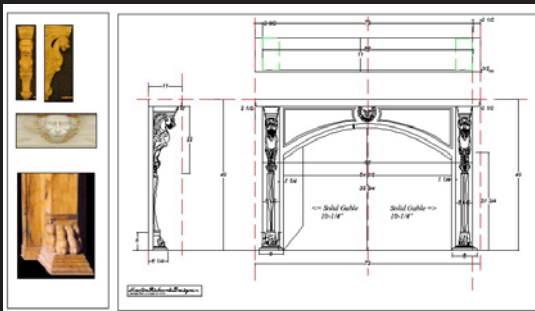

IPFPCV803

76" w x 10" x 55" h (193 x 25.4 x 139.7cm)

Linden \$1273 Maple \$2015
RedOak \$1814 Cherry \$2516

IPFPCV804

76" w x 10" x 55" h (193 x 25.4 x 139.7cm)

Linden \$1226 Maple \$1935
RedOak \$1862 Cherry \$2448

IPFPCV805

76" w x 10" x 55" h (193 x 25.4 x 139.7cm)

Linden \$1314 Maple \$2065
RedOak \$1879 Cherry \$2569

Custom Designs & Sizes are Available

CAD drawings can be created
for custom mantels

IPFPCV806

76" w x 10" x 55" h (193 x 25.4 x 139.7cm)