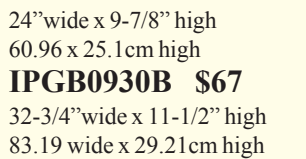

**IPS2104 \$185**  
 7" wide 20" high  
 17.78 cm w  
 50.8 cm high

**IPSP4800-08 \$53** 5-5/16" on center (13.49 cm)  
 48" long x 7-3/4" h x 1" d (121.92 cm x 19.69 cm x 2.54 cm)  
**IPSP4800-12 \$74** 5-5/16" on center (13.49 cm)  
 48" long x 12" h x 1" d (121.92 cm x 30.48 cm x 2.54 cm)  
**IPSP6000-08 \$61** 6" on center (2.54 cm)  
 60" long x 7-3/4" high x 1" deep (152.4 x 19.69 x 2.54 cm)

**IPGB1236 \$55**  
36" w x 12" h x 1" d  
91.44 w x 3.48 h x 2.54cm

**IPEGB1012 \$32**  
12-1/2" h  
10-1/4" w x 1" d  
31.75 x 26w x 2.54

**IPEGB1212 \$38**  
12" w x 12" h 1" d  
30.48 x 2.54

**IPM8547A = Left Side \$12/LF**  
**IPM8547B = Right Side \$15/LF**  
7" h x 1-1/4" d, 5-1/2" repeat x 12 Feet  
17.78 x 3.18, 13.97repeat, 3.66meter

1-1/2" deep (3.81cm)  
**IPGB0618B \$ 60**  
20-1/4" w x 8-1/2" high  
51.44 w x 21.59 high  
**IPGB0822B \$64**

**IPGB1017 \$31**  
17" wide x 10-3/8" h  
1/2" deep  
43.18 w x 26.37 x 1.27

**IPGB3032 \$185**  
7" d x 30" h x 30" w  
17.78 x 76.2 x 76.2cm

**IPGB1818 \$48**  
18" h x 17-1/2" w x 1-1/4" d  
45.72 h x 44.45w x 3.18cm deep

24" wide x 9-7/8" high  
60.96 x 25.1cm high  
**IPGB0930B \$67**  
32-3/4" wide x 11-1/2" high  
83.19 wide x 29.21cm high