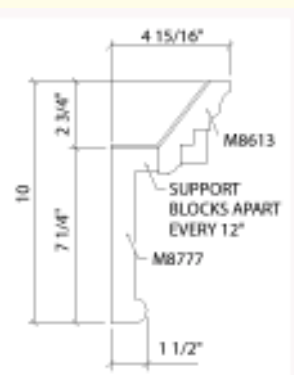

**IPOCT-OLAP \$133**  
73-1/2" w x 36-3/4" h, 5/8" d  
186.69 w x 93.35 h x 1.6cm

**IPSQU-OLAP \$133**  
72-5/8" w x 35-9/16" h, 5/8" d  
184.48 w x 90.32 h x 1.6cm

**Material: Arch-Polymer - Easy to cut!**

## VENTED SOFFIT-DENTIL COMBO

**IPM8777VS \$20.23/LF**  
10" h x 5" deep x 12FT lengths  
25.4 high x 12.7 d, 3.66m length

\* All prices & specifications subject to change without notice, Final product & measurements may vary from this brochure