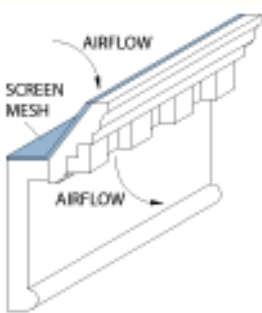

VENTED SOFFIT-DENTIL COMBO

IPM8777VS $20.23/LF
10" h x 5" deep x 12FT lengths
25.4 high x 12.7 d, 3.66m length