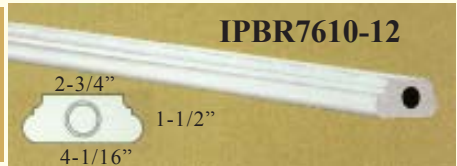

IPBR7610-12

Straight Length
12 Feet (3.66 meter)

Top Rail
IPBR7600-12 $190

Bottom Rail
IPBR7610-12 $175 IPBR7620-12 $147 IPBR7620-14 $205 (14 Ft (4.267cm))