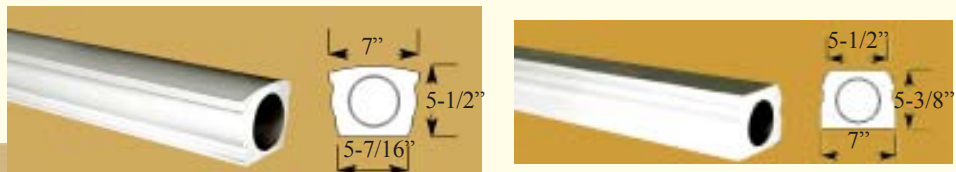

Top IPBR7400 Bottom IPBR7410

Straight Length	Top Rail	Bottom Rail
8 Feet (2.44 meter)	IPBR7400-08 $183	IPBR7410-08 $183
10 Feet (3.04 meter)	IPBR7400-10 $235	IPBR7410-10 $235
12 Feet (3.66 meter)	IPBR7400-12 $274	IPBR7400-12 $274

Radius Top Rails	Bottom Radius Rails	Circle	Center Line Radius	Rail Length	Inside Radius	Outside Radius
IPBR7400R60 $569	IPBR7110R60 $569	1/4"	60" (152.4cm)	102" (259.08cm)	56-1/2" (143.51cm)	63-1/2" (161.29cm)
IPBR7400R72 $685	IPBR7110R72 $685	1/4"	72" (182.88cm)	122" (309.88cm)	68-1/2" (173.99cm)	75-1/2" (191.77cm)
IPBR7400R96 $450	IPBR7110R96 $450	1/8"	96" (243.84cm)	80-1/8" (203.53cm)	92-1/2" (234.95cm)	99-1/2" (252.73cm)
IPBR7400R108 $503	IPBR7110R108 $503	1/8"	108" (274.32cm)	89-1/2" (227.33cm)	104-1/2" (265.43cm)	111-1/2" (283.21cm)
IPBR7400R120 $558	IPBR7110R120 $558	1/8"	120" (304.8cm)	99" (251.46cm)	116-1/2" (295.91cm)	123-1/2" (313.69cm)
IPBR7400R168 $764	IPBR7110R168 $764	1/8"	168" (426.72cm)	137" (347.98cm)	164-1/2" (417.83cm)	171-1/2" (435.61cm)