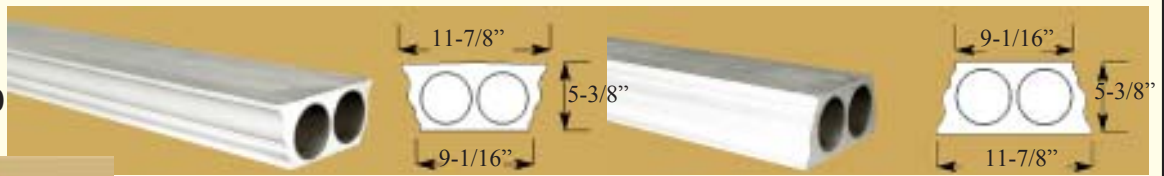

Arch-Polymer Railings: PVC Reinforced, Primed, Insect & Rot Resistant

Top IPBR7100 Bottom IPBR7110

Straight Length	Top Rail	Bottom Rail
8 Feet (2.44 meter)	IPBR7100-08 $235	IPBR7110-08 $235
10 Feet (3.04 meter)	IPBR7100-10 $298	IPBR7110-10 $298
12 Feet (3.66 meter)	IPBR7100-12 $400	IPBR7100-12 $400

Radius Top Rails	Bottom Radius Rails	Circle	Center Line Radius	Rail Length	Inside Radius	Outside Radius
IPBR7100R60 $784	IPBR7110R60 $784	1/4"	60" (152.4cm)	105" (266.7cm)	54-1/8" (137.49cm)	65-7/8" (167.34cm)
IPBR7100R72 $924	IPBR7110R72 $924	1/4"	72" (182.88cm)	124-1/2" (316.23cm)	66-1/8" (167.97cm)	77-7/8" (197.82cm)
IPBR7100R96 $576	IPBR7110R96 $576	1/8"	96" (243.84cm)	82" (208.28cm)	90-1/8" (228.93cm)	101-7/8" (258.77cm)
IPBR7100R108 $688	IPBR7110R108 $688	1/8"	108" (274.32cm)	92" (233.68cm)	102-1/8" (259.41cm)	113-7/8" (289.26cm)
IPBR7100R120 $750	IPBR7110R120 $750	1/8"	120" (304.8cm)	98-7/8" (251.16cm)	114-1/8" (289.88cm)	125-7/8" (319.74cm)
IPBR7100R168 $1027	IPBR7110R168 $1027	1/8"	168" (426.72cm)	138-1/2" (351.79cm)	162-1/8" (411.81cm)	173-7/8" (441.66cm)