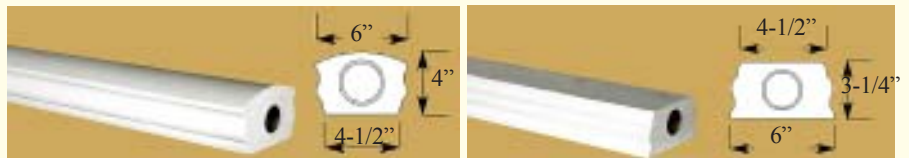

Top IPBR7500 Bottom IPBR7510

Straight Length	Top Rail	Bottom Rail
8 Feet (2.44 meter)	IPBR7500-08 $180	IPBR7510-08 $180
10 Feet (3.04 meter)	IPBR7500-10 $210	IPBR7510-10 $210
12 Feet (3.66 meter)	IPBR7500-12 $269	IPBR7510-12 $269

Radius Top Rails	Bottom Radius Rails	Circle	Center Line Radius	Rail Length	Inside Radius	Outside Radius
IPBR7500R60 $509	IPBR7110R60 $509	1/4"	60" (152.4cm)	101" (256.54cm)	57" (144.78cm)	63" (160.02cm)
IPBR7500R72 $609	IPBR7110R72 $609	1/4"	72" (182.88cm)	120" (304.8cm)	69" (175.26cm)	75" (190.5cm)
IPBR7500R96 $403	IPBR7110R96 $403	1/8"	96" (243.84cm)	80" (203.20cm)	93" (236.22cm)	99" (251.46cm)
IPBR7500R108 $454	IPBR7110R108 $454	1/8"	108" (274.32cm)	89-1/2" (227.33cm)	105" (266.7cm)	111" (281.94cm)
IPBR7500R120 $498	IPBR7110R120 $498	1/8"	120" (304.8cm)	99" (251.46cm)	117" (297.18cm)	123" (312.42cm)
IPBR7500R168 $695	IPBR7110R168 $695	1/8"	168" (426.72cm)	137" (347.98cm)	165" (419.1cm)	171" (434.34cm)

Arch-Polymer - double Primed ready-to-paint, Lite weight, will not crack
Steel Reinforced, Interior & Exterior use, Optional interior Class-1A Fire rated

* All specifications subject to change without notice, Final Product may vary from this brochure, Refer to local building codes for height requirements

www.imperialproduction.com

Imperial Productions & Distribution Inc. email: sales@imperialproduction.com

1-800-399-7585, Fax 416-264-6098 copyright 2007 All Rights Reserved

see Page A1 for Terms & Conditions

Chapter III RAILINGS
Page 3-17 Spring-08