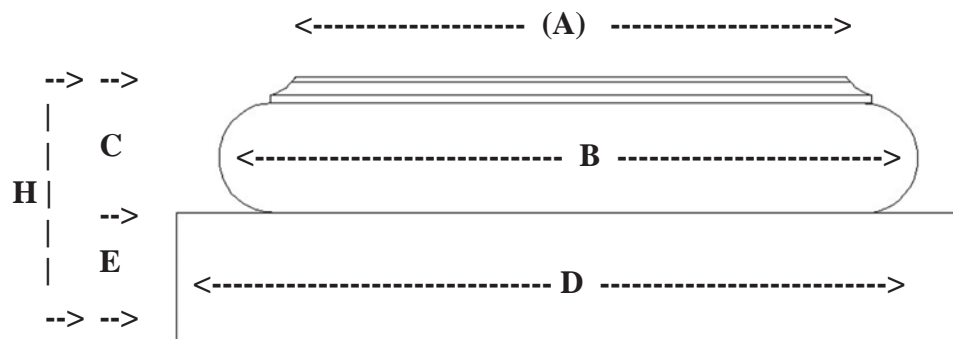

Custom Tuscan Bases made to Exact Sizes Hardwoods

Drawing 1: Square Has No Bevel