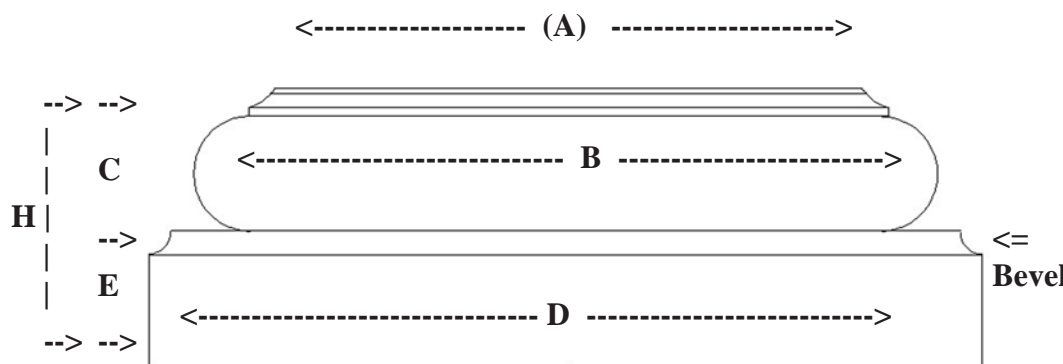

Drawing 2: Square Has a Bevel

Hardwood Solid Bases

Interior Paint Grade:
Basswood, Maple
Fingerjoint Pine, Poplar

Interior Stain Grade:
Ash, Alder, Beech, Cherry
Maple, Sap Maple
Red Oak / White Oak
Walnut, Yellow Birch
African Mahogany

Exterior Use
Knotty Pine, White Pine
Clear Pine, White Oak
Western Red Cedar

NonWood Hollow Bases

Interior / Exterior
ArchPolymer™
Fiberglass
Neo-Plaster™ (GRG)
Zeament™
Stonemold™

Requires Wood Plug
to cast Mold

How Many Bases: _____

A) Top Diameter _____ (slightly larger than bottom of column)

B) Round Diameter _____ (largest extent)

C) Round Height _____

D) Square Width _____ Square Depth _____

E) Square Height _____

Square with Bevel or No Bevel

H) Total Height of all parts: _____

I) Material: _____ Refer to Material Page

Martin Richards Design™
COLLECTION

www.imperialproductions.com 800-399-7585 416-264-6097 Fax 416-264-6098

Imperial Productions & Distribution Inc
email sales@imperialproductions.com

New York
copyright 2016 MRDCI All Rights Reserved

Vol 8: May 2018