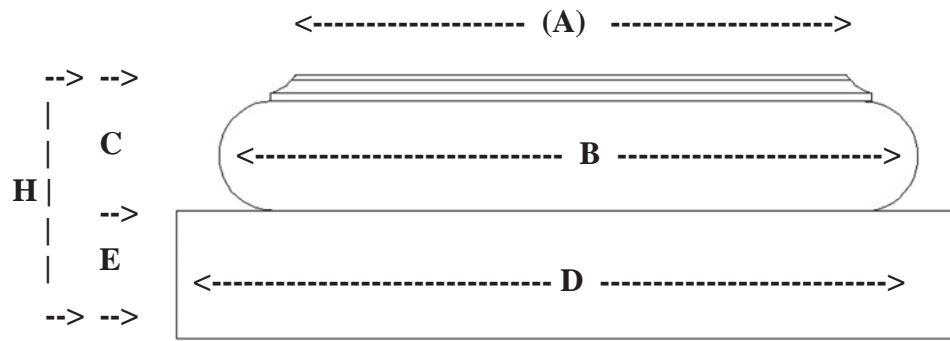

Custom Tuscan Bases made to Exact Sizes Hardwoods

Drawing 1: Square Has No Bevel